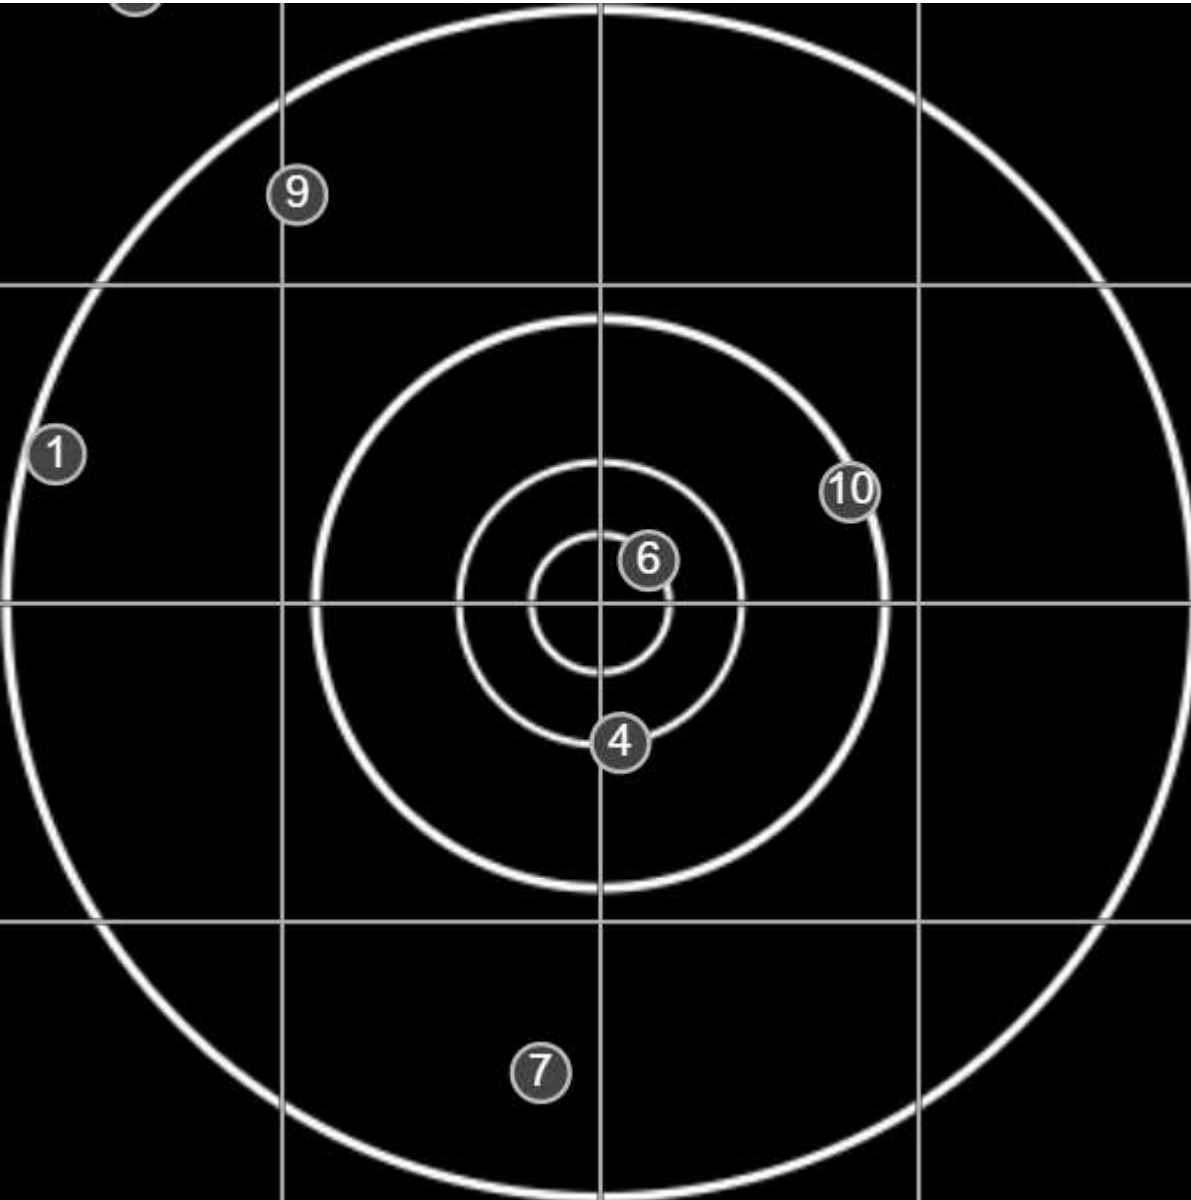

**SILVER
MOUNTAIN
TARGETS**
Made in Canada

true
3/21/2026
1:51:26 PM

BRC Series Shoot
Series 3
600yd

BRC T4 [-61]
AU-600y

Group: 797.2 mm
(750.1w x 719.3h)

(Iron)

Shooter
Sue Kearl[v4]

38.2

FINAL

v: 1546, sd: 32.0

#	fps	score
10	1545	5
9	1590	4
8	1548	3
7	1548	4
6	1589	SV
5	1535	3
4	1558	V
3	1557	3
2	1522	2
1	1472	4
S2	1511	(1)
S1	1511	(1)

**SILVER
MOUNTAIN
TARGETS**
Made in Canada

true
3/21/2026
2:37:48 PM